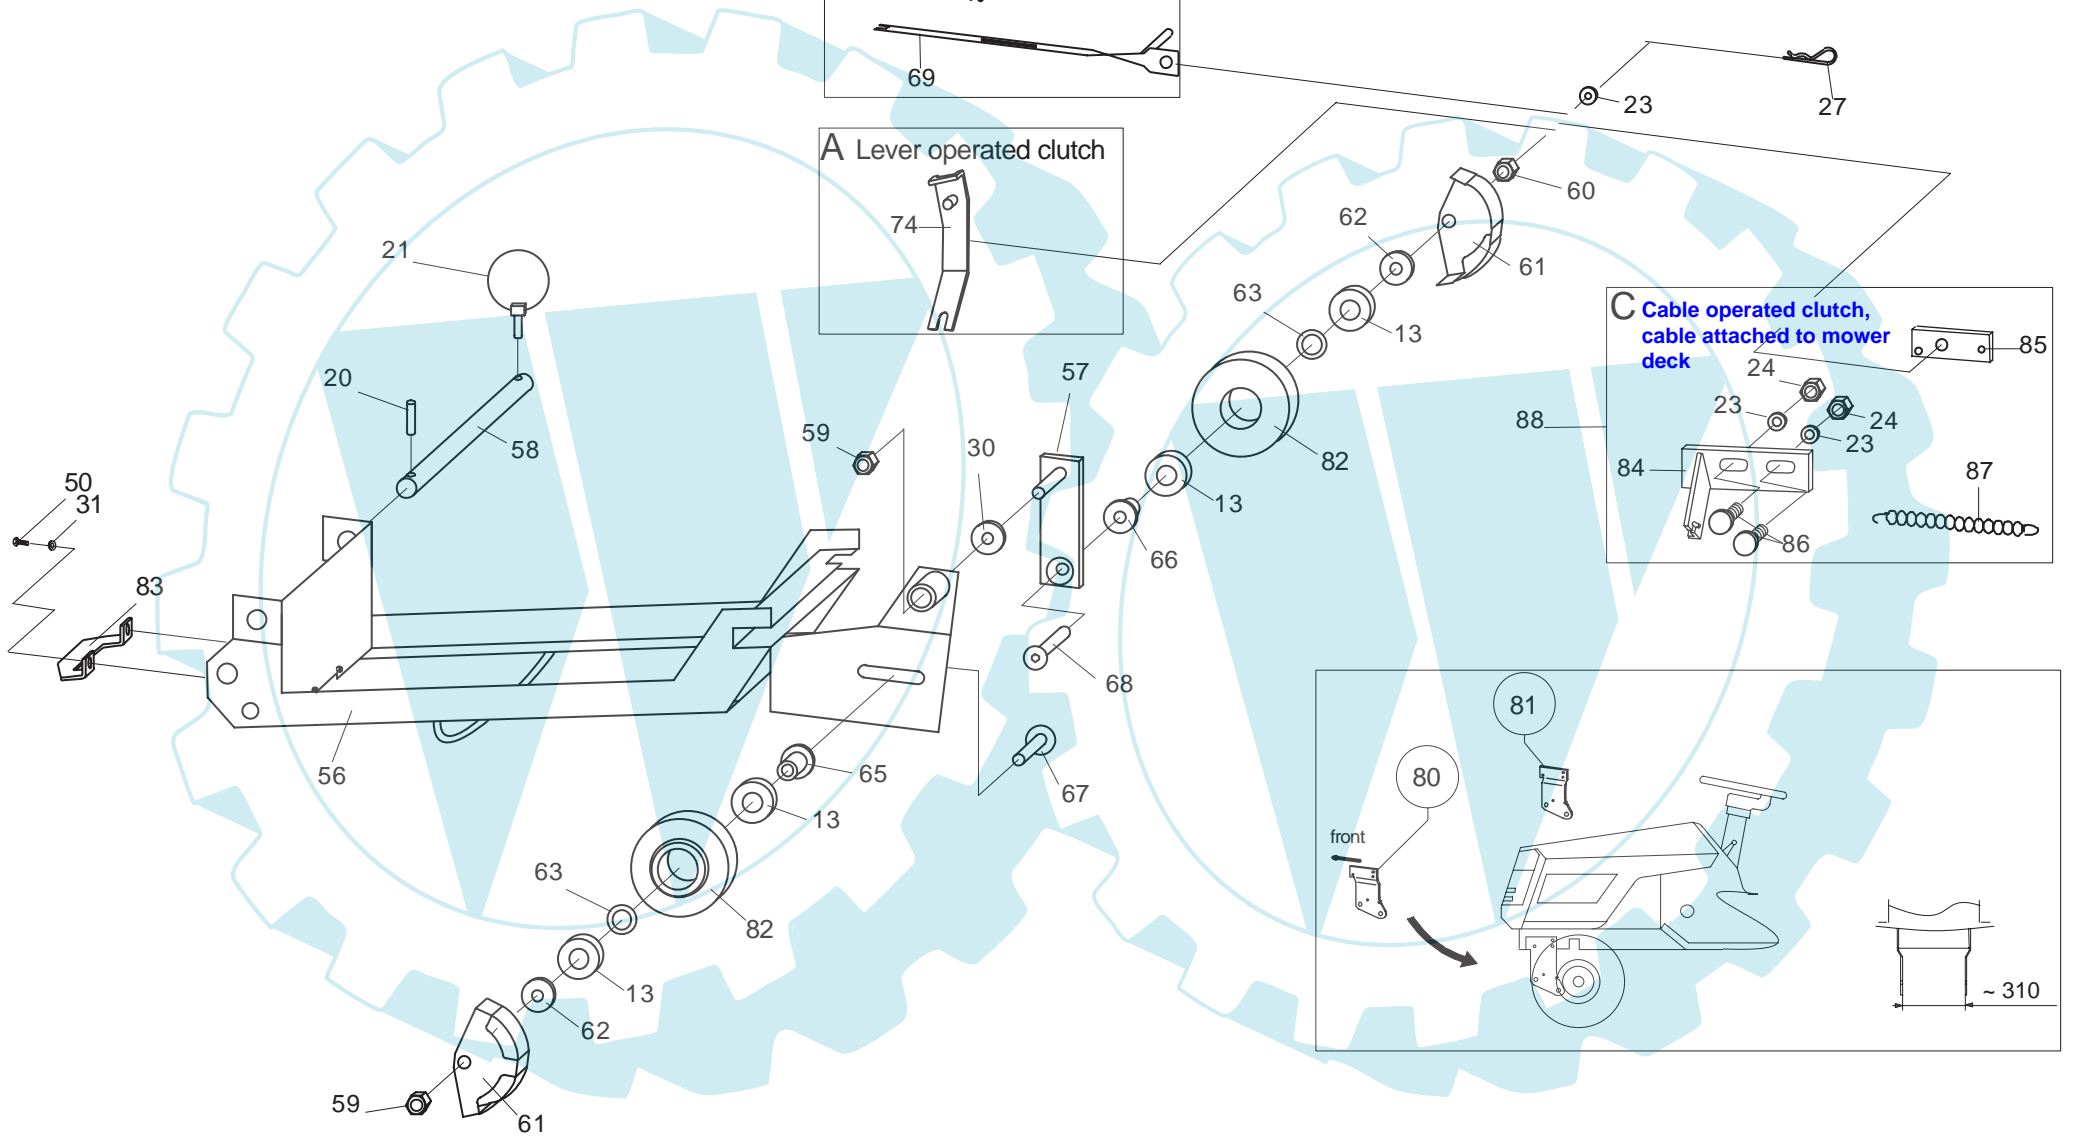

531 02 06-04

T-40212