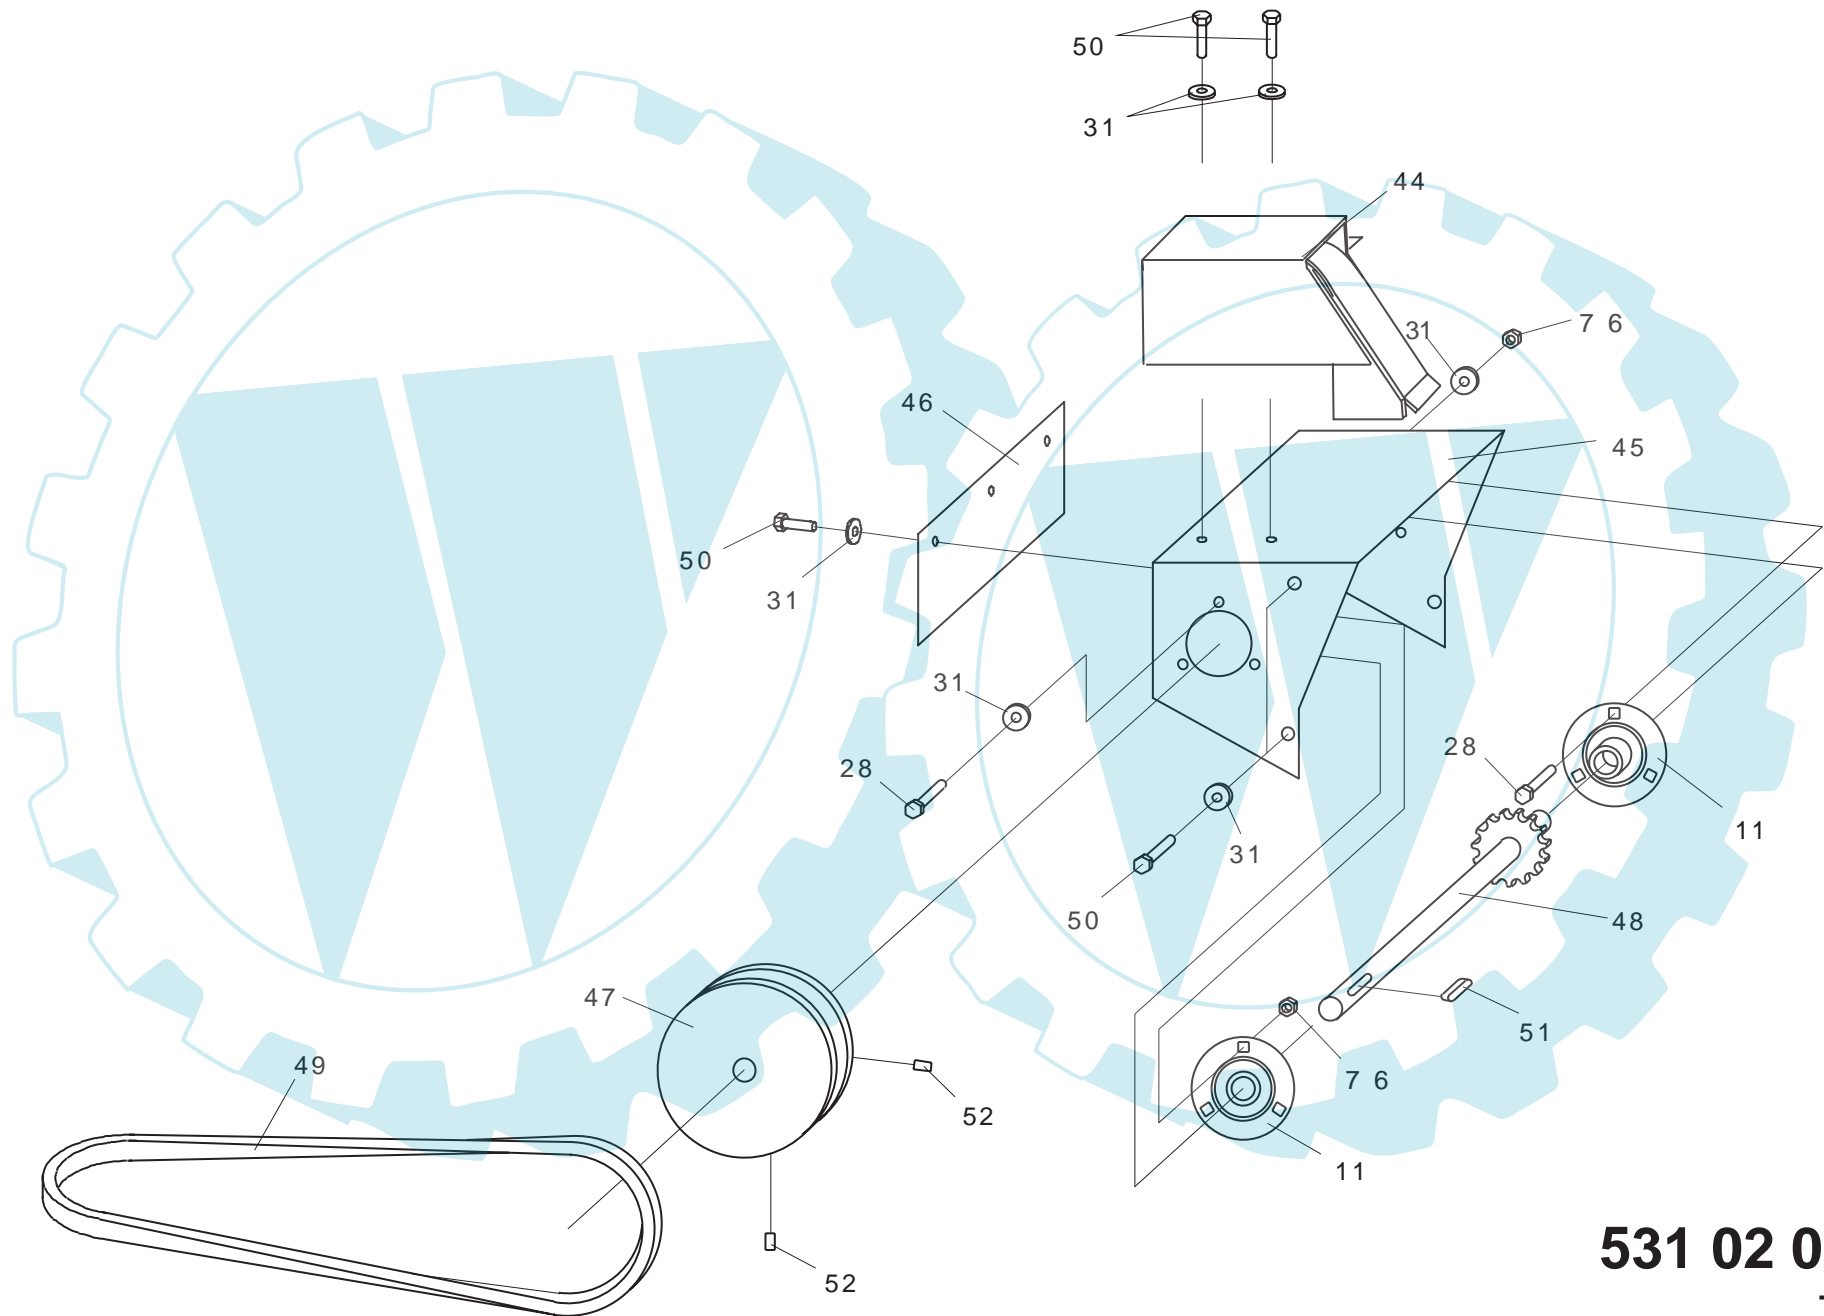

106 24 65-61

106 24 65-62

531 02 06-04

T-40212

531 02 06-04

T-40212

531 02 06-04 Snow Thrower for tractors

Pos	Part number	Part name	Qty	Pos	Part number	Part name	Qty
1	531 02 11-01	Frame	1	55	531 02 11-28	Screw	2
2	531 02 11-02	Weldment, Spiral	1	56		Frame	1
3	531 00 52-52	Guard	1	57	531 00 52-83	Support	1
4	531 00 52-53	Skid Plate	2	58	531 02 12-18	Pin	1
5	531 00 52-54	Drive Chain	1	59	531 02 11-48	Nut, Lock	2
6	531 00 52-55	Joint	1	60	531 02 11-42	Nut	1
7	531 00 52-56	Control Rod	1	61	531 00 52-85	Guide, Belt	2
8	531 02 11-25	Weldment, Lift	1	62	531 00 52-86	Collar	2
9	531 02 11-04	Weldment, Lift	1	63	531 00 52-87	Collar	2
10	531 00 52-21	Shaft	1	65	531 00 52-89	Collar	1
11	531 00 52-59	Bearing	4	66	531 00 52-90	Collar	1
12	531 00 52-60	Collar	1	67	531 00 52-91	Screw, Lock	1
13	531 02 11-38	Bearing	8	68	531 02 11-40	Screw	1
14	531 00 51-98	Circlip	2	69	531 00 52-80	Belt Tightener	1
15	531 02 11-39	Pulley	1	70	531 00 52-03	Spring	1
16	531 00 51-97	Collar	1	71	531 00 52-93	Plate	1
17	531 00 52-62	Pulley	1	74	531 02 11-12	Lever	1
18	531 00 52-63	Collar	1	76	531 02 12-19	Nut, Lock	28
19	531 00 51-92	Shaft	1	77	531 02 11-13	Slide Ring	1
20	531 00 52-16	Pin, Spring	5	78	531 02 12-20	Pin	1
21	531 00 52-17	Pin Set	3	79	531 02 11-81	Limiter Plate	1
22	531 02 11-27	Screw	1	80	531 02 11-82	Side Plate, Left	1
23	531 02 11-37	Washer	6	81	531 02 11-83	Side Plate, Right	1
24	531 02 11-30	Nut, Lock	5	82	531 00 52-61	Pulley	2
25	531 00 51-41	Grip	1	83	531 02 12-23	Support	1
26	531 00 52-64	Grip	1	84	531 02 12-45	Mounting Plate	1
27	531 00 51-43	Pin, Spring	3	85	531 02 12-46	Mounting Plate	1
28	531 02 11-46	Screw	17	86	531 02 11-72	Screw (carriage bolt)	2
29	531 00 52-66	Screw, Lock	6	87	531 02 12-68	Spring	1
30	531 00 52-65	Collar	1	88	531 02 12-70	Kit for cable clutch	0
31	531 02 11-84	Washer	36				
33	531 02 11-95	Screw, Special	2				
34	531 00 52-67	Discharge Pipe	1				
35	531 00 52-68	Chute	1				
36	531 00 52-69	Rubber	1				
37	531 02 11-96	Screw	2				
38	531 02 11-97	Washer	2				
39	531 00 52-70	Screw, Special	2				
40	531 02 11-98	Nut, Lock	2				
41	531 02 11-99	Screw	5				
42	531 02 11-05	Collar	5				
43	531 02 12-16	Washer	5				
44	531 02 11-06	Belt Guard	1				
45	531 02 11-07	Weldment	1				
46	531 02 11-08	Guard	1				
47	531 00 52-75	Pulley	1				
48	531 02 11-09	Drive Shaft	1				
49	531 00 51-31	V-Belt	1				
50	531 02 11-44	Screw	14				
51	531 00 52-78	Key	1				
52	531 02 12-17	Set Screw	2				
53	531 00 52-79	Weldment	1				
54	531 02 11-10	Support, Lift	1				